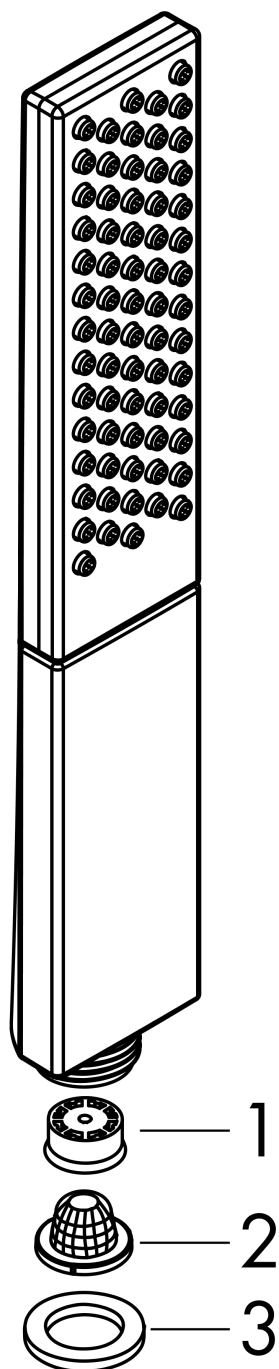

Rainfinity

Baton hand shower 100 1jet EcoSmart

Surfaces: **Matt White** Article Number: **26867700**

Description

product features

- shower head size: 100 mm
- spray type: PowderRain
- spray disc surface: graphite
- maximum flow rate at 3 bar: 9 l/min
- minimum flow pressure: 1 bar
- with internal water conduction
- rinseable screen seal
- connection thread G 1/2
- connection dimension: DN15
- suitable for continuous flow water heaters

Technology

Design awards

reddot award 2019
best of the best

Product image

Scale drawing

Flowchart

The consumption was measured in combination with the appropriate fittings (thermostat/mixer/ in-wall valve) to reflect actual application in practice.

Rainfinity
Baton hand shower 100 1jet EcoSmart
Surfaces: **Matt White** Article Number: 26867700

Exploded Drawing

Year of production: >10/19

Rainfinity

Baton hand shower 100 1jet EcoSmart

Surfaces: **Matt White** Article Number: **26867700**

Spare part list

Year of production: >10/19

Pos.	Description	Article Number	Price	PU
1	flow limiter (9 l/min)	95659000	-	1
2	filter	92672000	-	1
3	seal	98058000	-	1