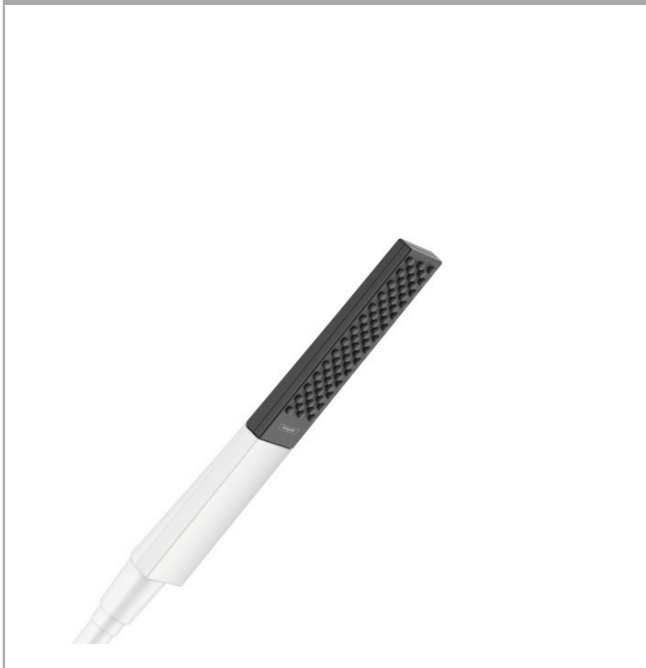

Rainfinity

Baton hand shower 100 1jet EcoSmart

Surfaces: **Matt White** Article Number: **26867700**

Description

product features

- shower head size: 100 mm
- spray type: PowderRain
- spray disc surface: graphite
- maximum flow rate at 3 bar: 9 l/min
- minimum flow pressure: 1 bar
- with internal water conduction
- rinseable screen seal
- connection thread G 1/2
- connection dimension: DN15
- suitable for continuous flow water heaters

Technology

Design awards

reddot award 2019
best of the best

Product image

Scale drawing

Flowchart

The consumption was measured in combination with the appropriate fittings (thermostat/mixer/ in-wall valve) to reflect actual application in practice.

Rainfinity
Baton hand shower 100 1jet EcoSmart
Surfaces: **Matt White** Article Number: 26867700

Exploded Drawing

Year of production: >10/19

Rainfinity

Baton hand shower 100 1jet EcoSmart

Surfaces: **Matt White** Article Number: **26867700**