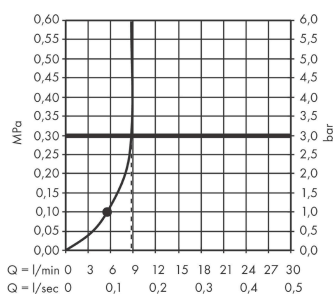

Rainfinity

Baton hand shower 100 1jet EcoSmart

Surfaces: **Matt White** Article Number: **26867700**

Description

product features

- shower head size: 100 mm
- spray type: PowderRain
- spray disc surface: graphite
- maximum flow rate at 3 bar: 9 l/min
- minimum flow pressure: 1 bar
- with internal water conduction
- rinseable screen seal
- connection thread G 1/2
- connection dimension: DN15
- suitable for continuous flow water heaters

Technology

Design awards

reddot award 2019
best of the best

Product image

Scale drawing

Flowchart

The consumption was measured in combination with the appropriate fittings (thermostat/mixer/ in-wall valve) to reflect actual application in practice.

Rainfinity
Baton hand shower 100 1jet EcoSmart
Surfaces: **Matt White** Article Number: 26867700

Exploded Drawing

Year of production: >10/19

Rainfinity

Baton hand shower 100 1jet EcoSmart

Surfaces: **Matt White** Article Number: **26867700**