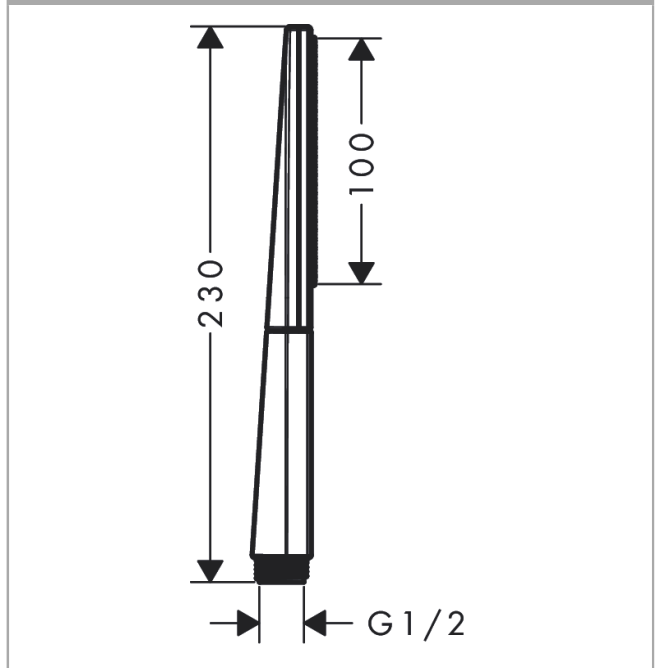

Rainfinity

Baton hand shower 100 1jet EcoSmart

Surfaces: **Matt White** Article Number: **26867700**

Description

product features

- shower head size: 100 mm
- spray type: PowderRain
- spray disc surface: graphite
- maximum flow rate at 3 bar: 9 l/min
- minimum flow pressure: 1 bar
- with internal water conduction
- rinseable screen seal
- connection thread G 1/2
- connection dimension: DN15
- suitable for continuous flow water heaters

Technology

Design awards

reddot award 2019
best of the best

Product image

Scale drawing

Flowchart

The consumption was measured in combination with the appropriate fittings (thermostat/mixer/ in-wall valve) to reflect actual application in practice.

Rainfinity
Baton hand shower 100 1jet EcoSmart
Surfaces: **Matt White** Article Number: 26867700

Exploded Drawing

Year of production: >10/19

Rainfinity

Baton hand shower 100 1jet EcoSmart

Surfaces: **Matt White** Article Number: **26867700**

Spare part list

Year of production: >10/19

Pos.	Description	Article Number	Price	PU
1	flow limiter (9 l/min)	95659000	-	1
2	filter	92672000	-	1
3	seal	98058000	-	1